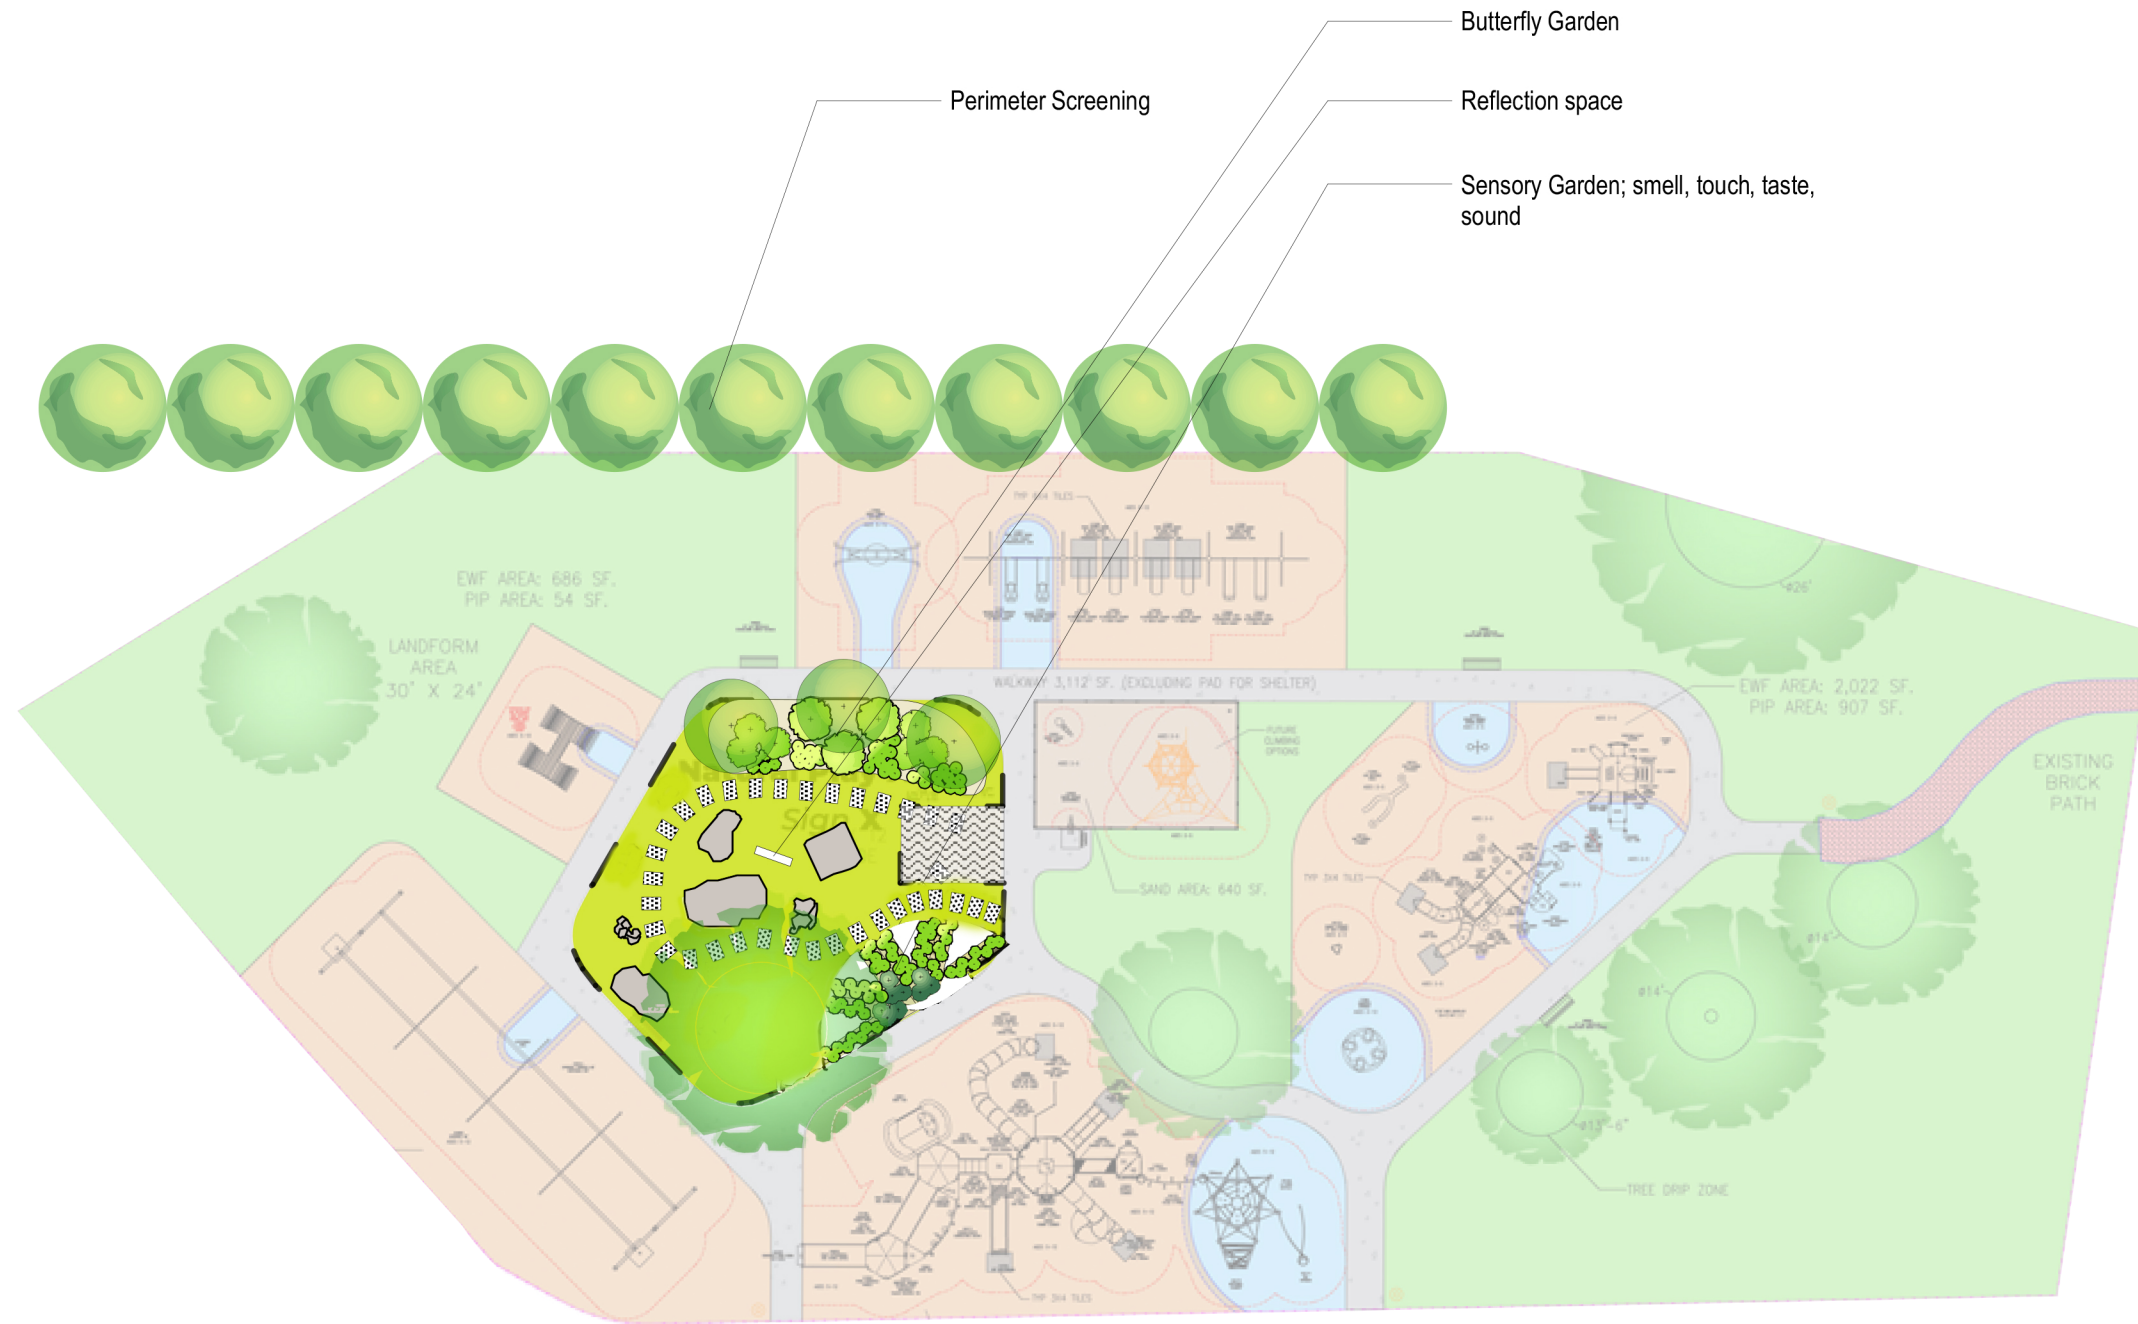

Butterfly Garden

Sensory Walk

Climbing Boulders

Reflection Space

Chelmsford, MA 01824 978.836.6790

Project

Roberts Field
Chelmsford, MA

Date

03.03.18

Scale

1"=30'

Designer

Concept Plan