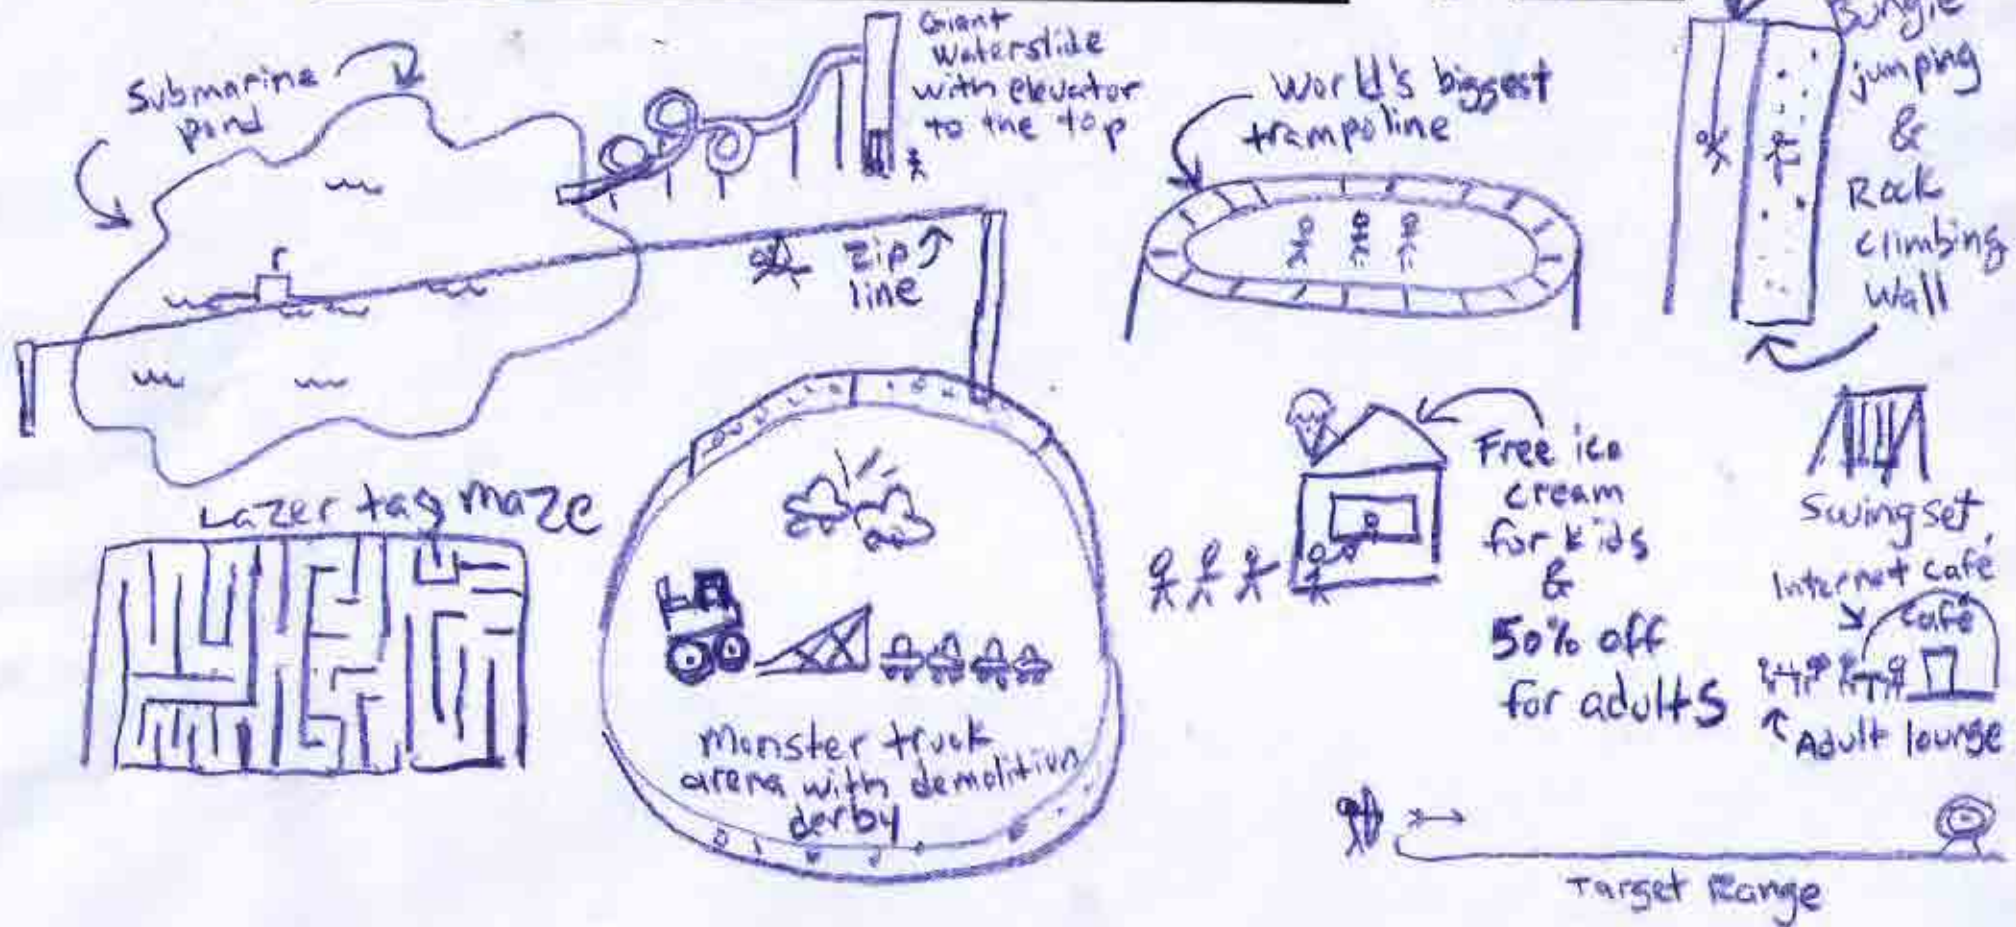

My Dream Playground

Created by: Ellie's Dad

Age: 42

Please draw or describe your dream Friendship Park playground, and email image to dreamplayground@robertsfield.org or mail to Roberts Field Advisory Committee, Chelmsford Town Offices, 50 Billerica Rd, Chelmsford, MA 01824
Take the playground design and equipment survey at www.robertsfield.org/friendship-park-survey
The new universal designed, nature-themed Friendship Park playground at Roberts Field will open Summer of 2018.