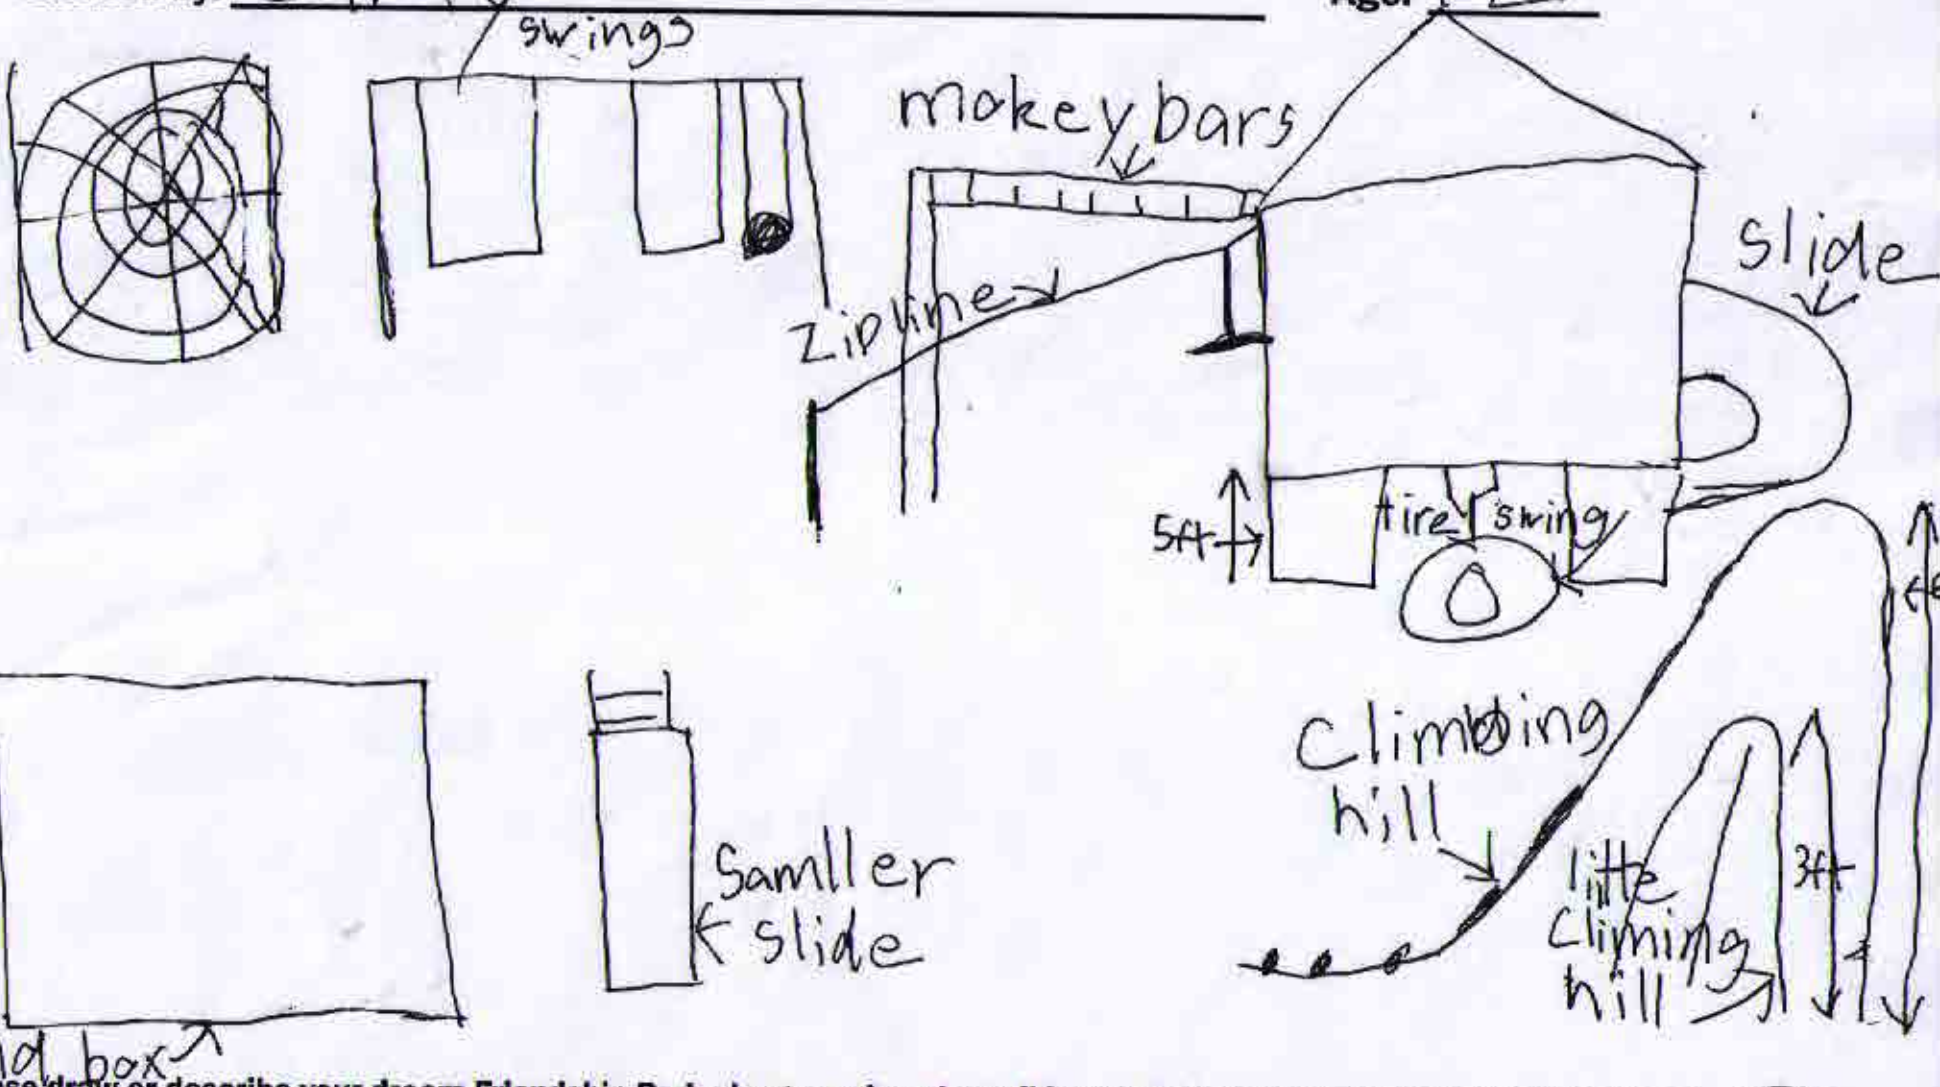

My Dream Playground

Created by: Carly

Age: 12

sand box

Please draw or describe your dream Friendship Park playground, and email image to dreamplayground@robertsfield.org or mail to Roberts Field Advisory Committee, Chelmsford Town Offices, 50 Billerica Rd, Chelmsford, MA 01824
Take the playground design and equipment survey at www.robertsfield.org/friendship-park-survey
The new universal designed, nature-themed Friendship Park playground at Roberts Field will open Summer of 2018.