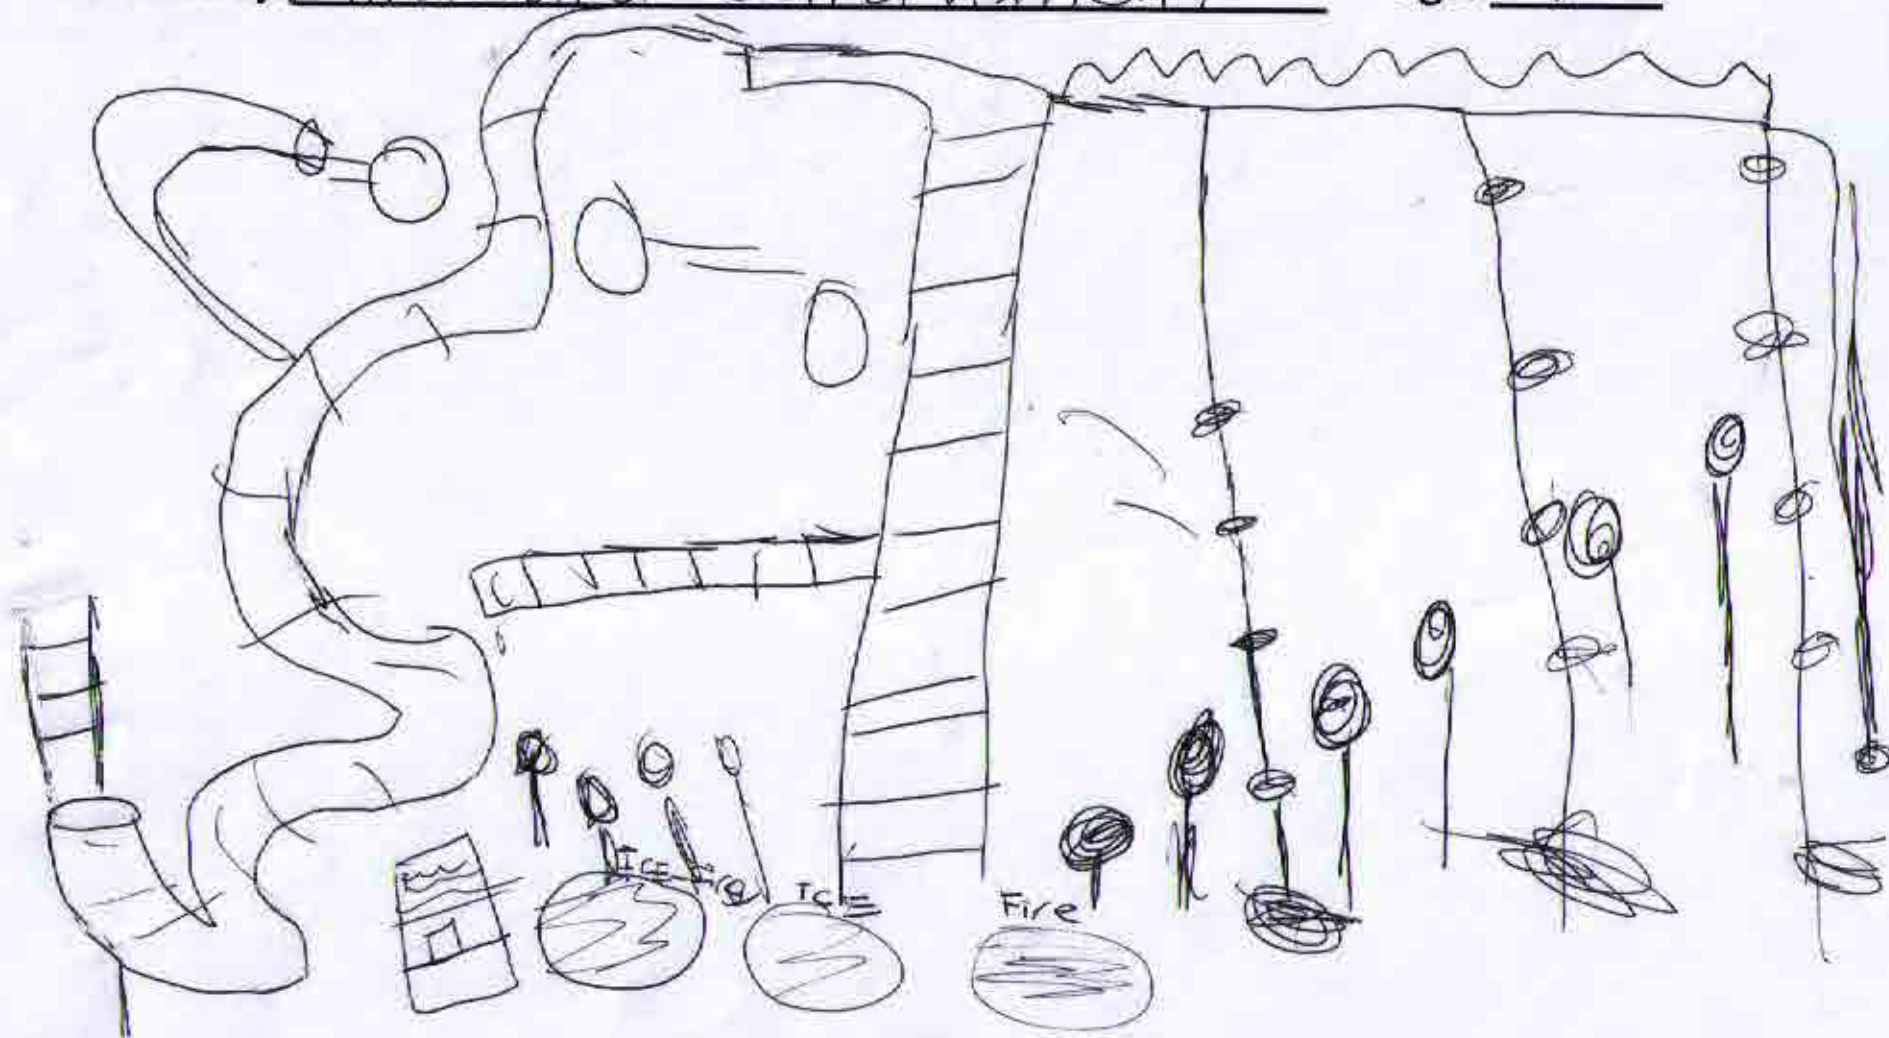

My Dream Playground

Created by: Madhura Saravanan

Age: 7

Please draw or describe your dream Friendship Park playground, and email image to dreamplayground@robertsfield.org or mail to Roberts Field Advisory Committee, Chelmsford Town Offices, 50 Billerica Rd, Chelmsford, MA 01824
Take the playground design and equipment survey at www.robertsfield.org/friendship-park-survey
The new universal designed, nature-themed Friendship Park playground at Roberts Field will open Summer of 2018.