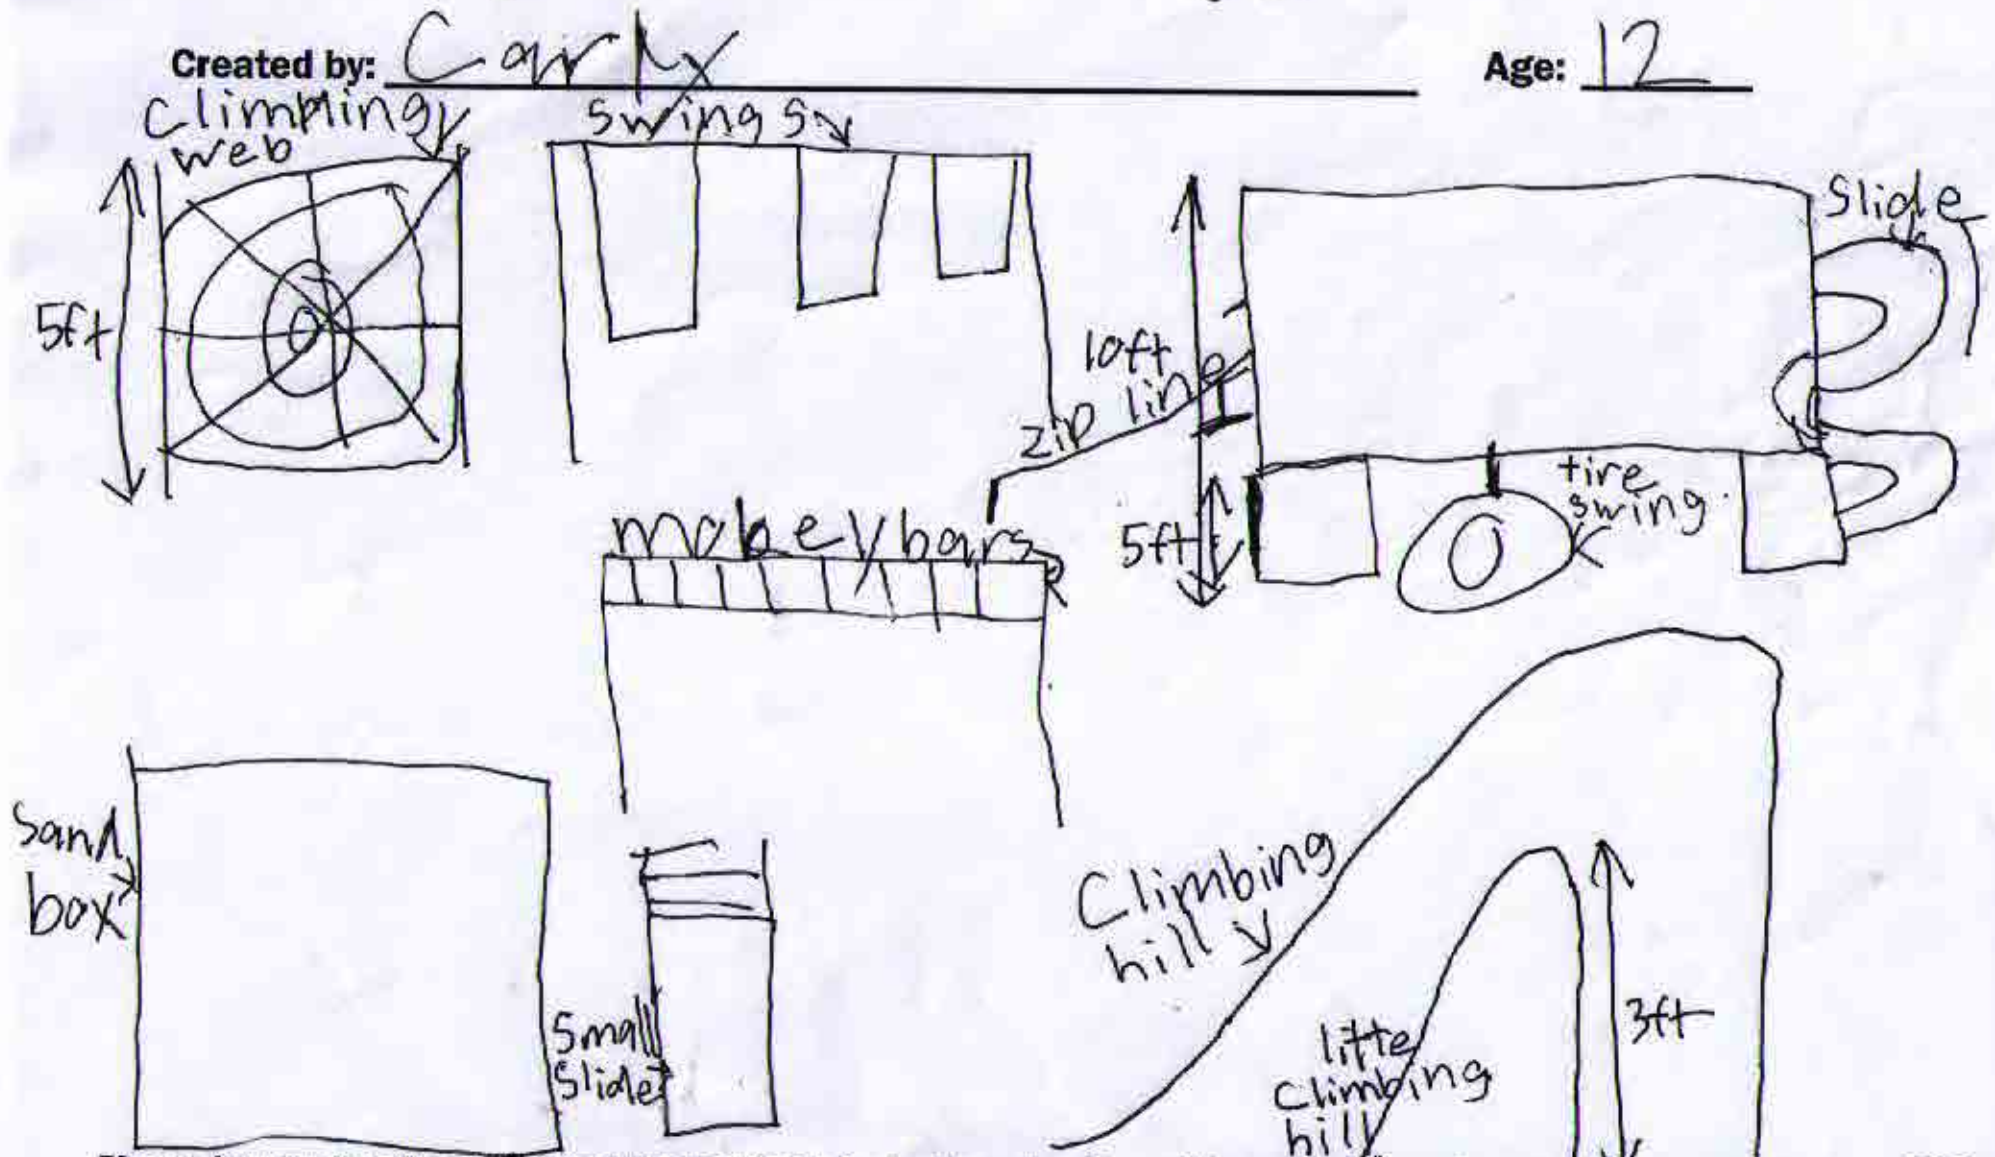

My Dream Playground

Created by: Carly

Age: 12

Please draw or describe your dream Friendship Park playground, and email image to dreamplayground@robertsfield.org or mail to Roberts Field Advisory Committee, Chelmsford Town Offices, 50 Billerica Rd, Chelmsford, MA 01824
Take the playground design and equipment survey at www.robertsfield.org/friendship-park-survey
The new universal designed, nature-themed Friendship Park playground at Roberts Field will open Summer of 2018.