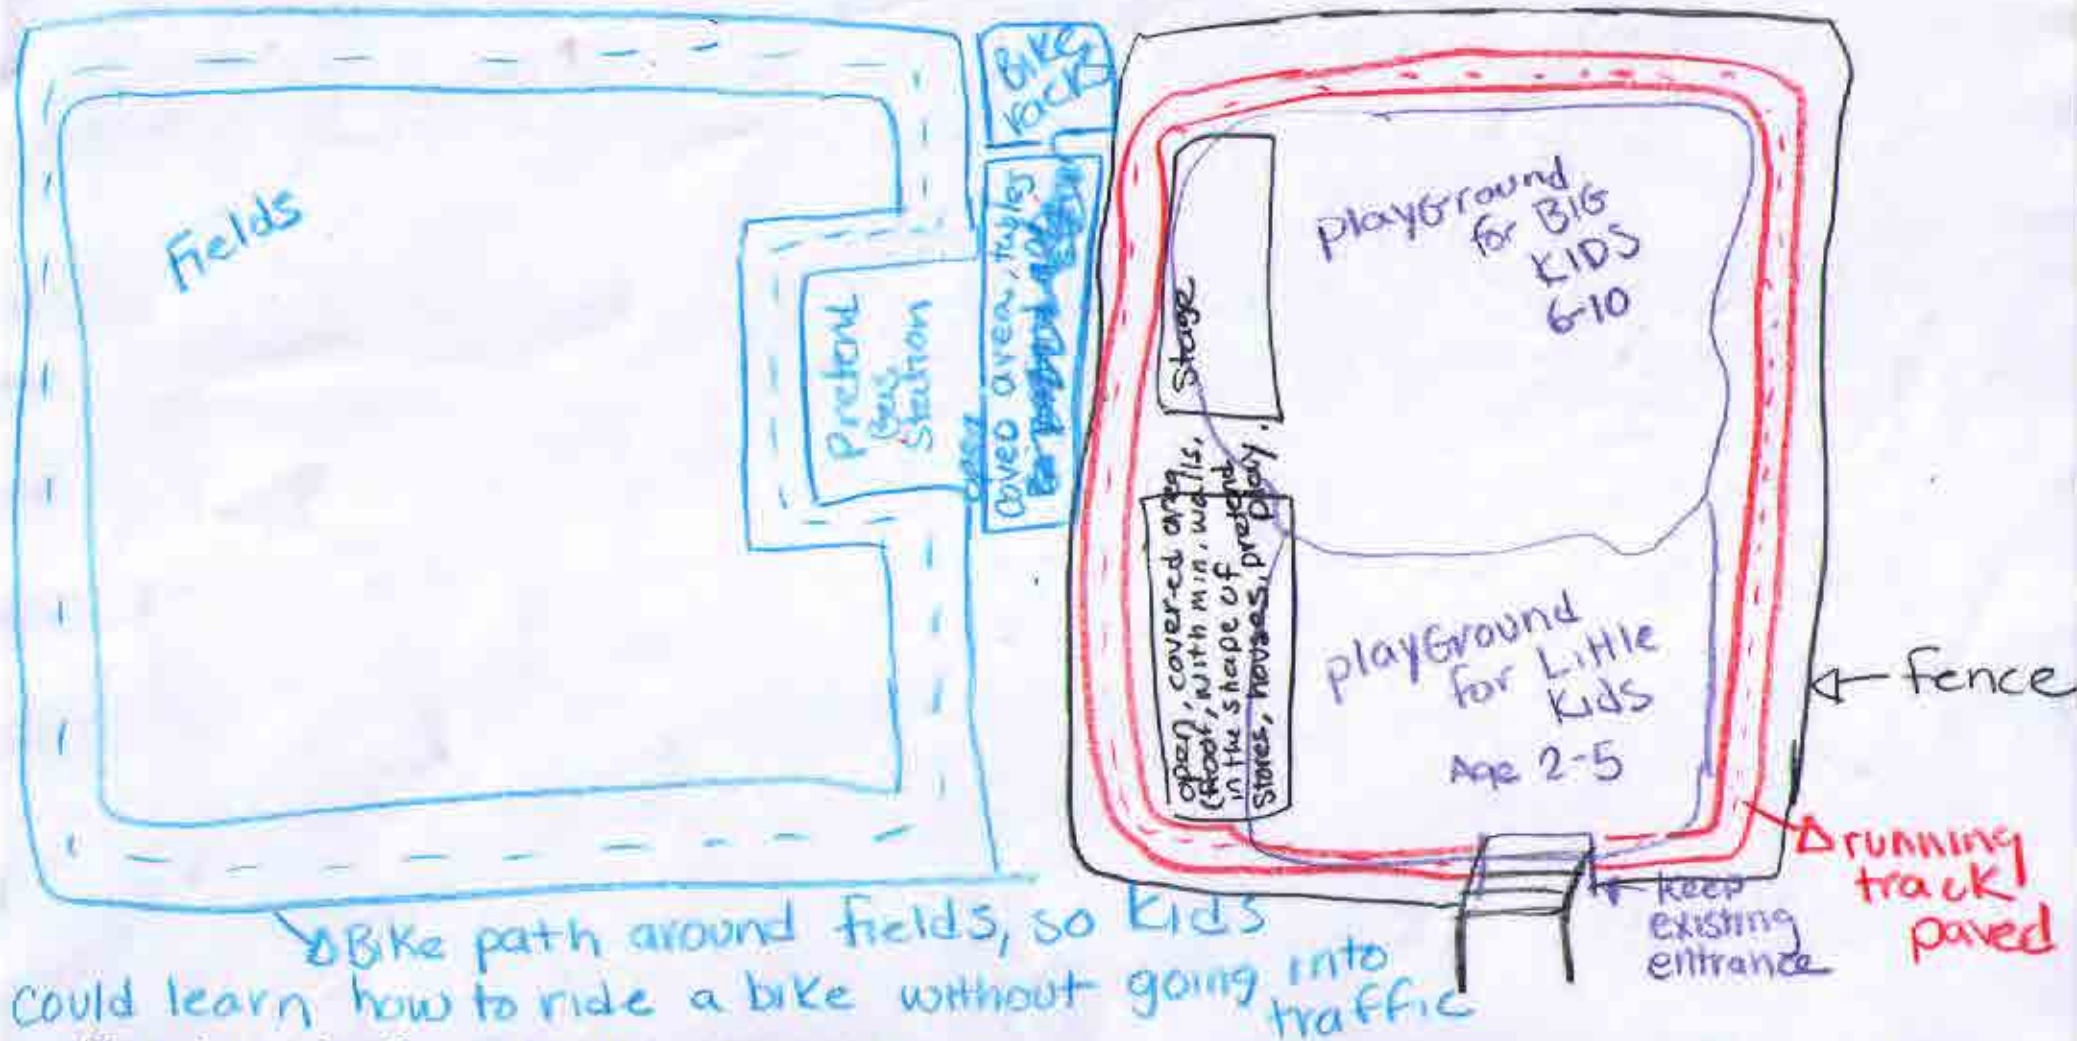

My Dream Playground

Created by:

GIGI

Age:

2

Please draw or describe your dream Friendship Park playground, and email image to dreamplayground@robertsfield.org or mail to Roberts Field Advisory Committee, Chelmsford Town Offices, 50 Billerica Rd, Chelmsford, MA 01824
Take the playground design and equipment survey at www.robertsfield.org/friendship-park-survey
The new universal designed, nature-themed Friendship Park playground at Roberts Field will open Summer of 2018.

My Dream Playground

for my kid
😊

Created by: Tracee Elliott

Age: 47

Please draw or describe your dream Friendship Park playground, and email image to dreamplayground@robertsfield.org or mail to Roberts Field Advisory Committee, Chelmsford Town Offices, 50 Billerica Rd, Chelmsford, MA 01824
Take the playground design and equipment survey at www.robertsfield.org/friendship-park-survey
The new universal designed, nature-themed Friendship Park playground at Roberts Field will open Summer of 2018.